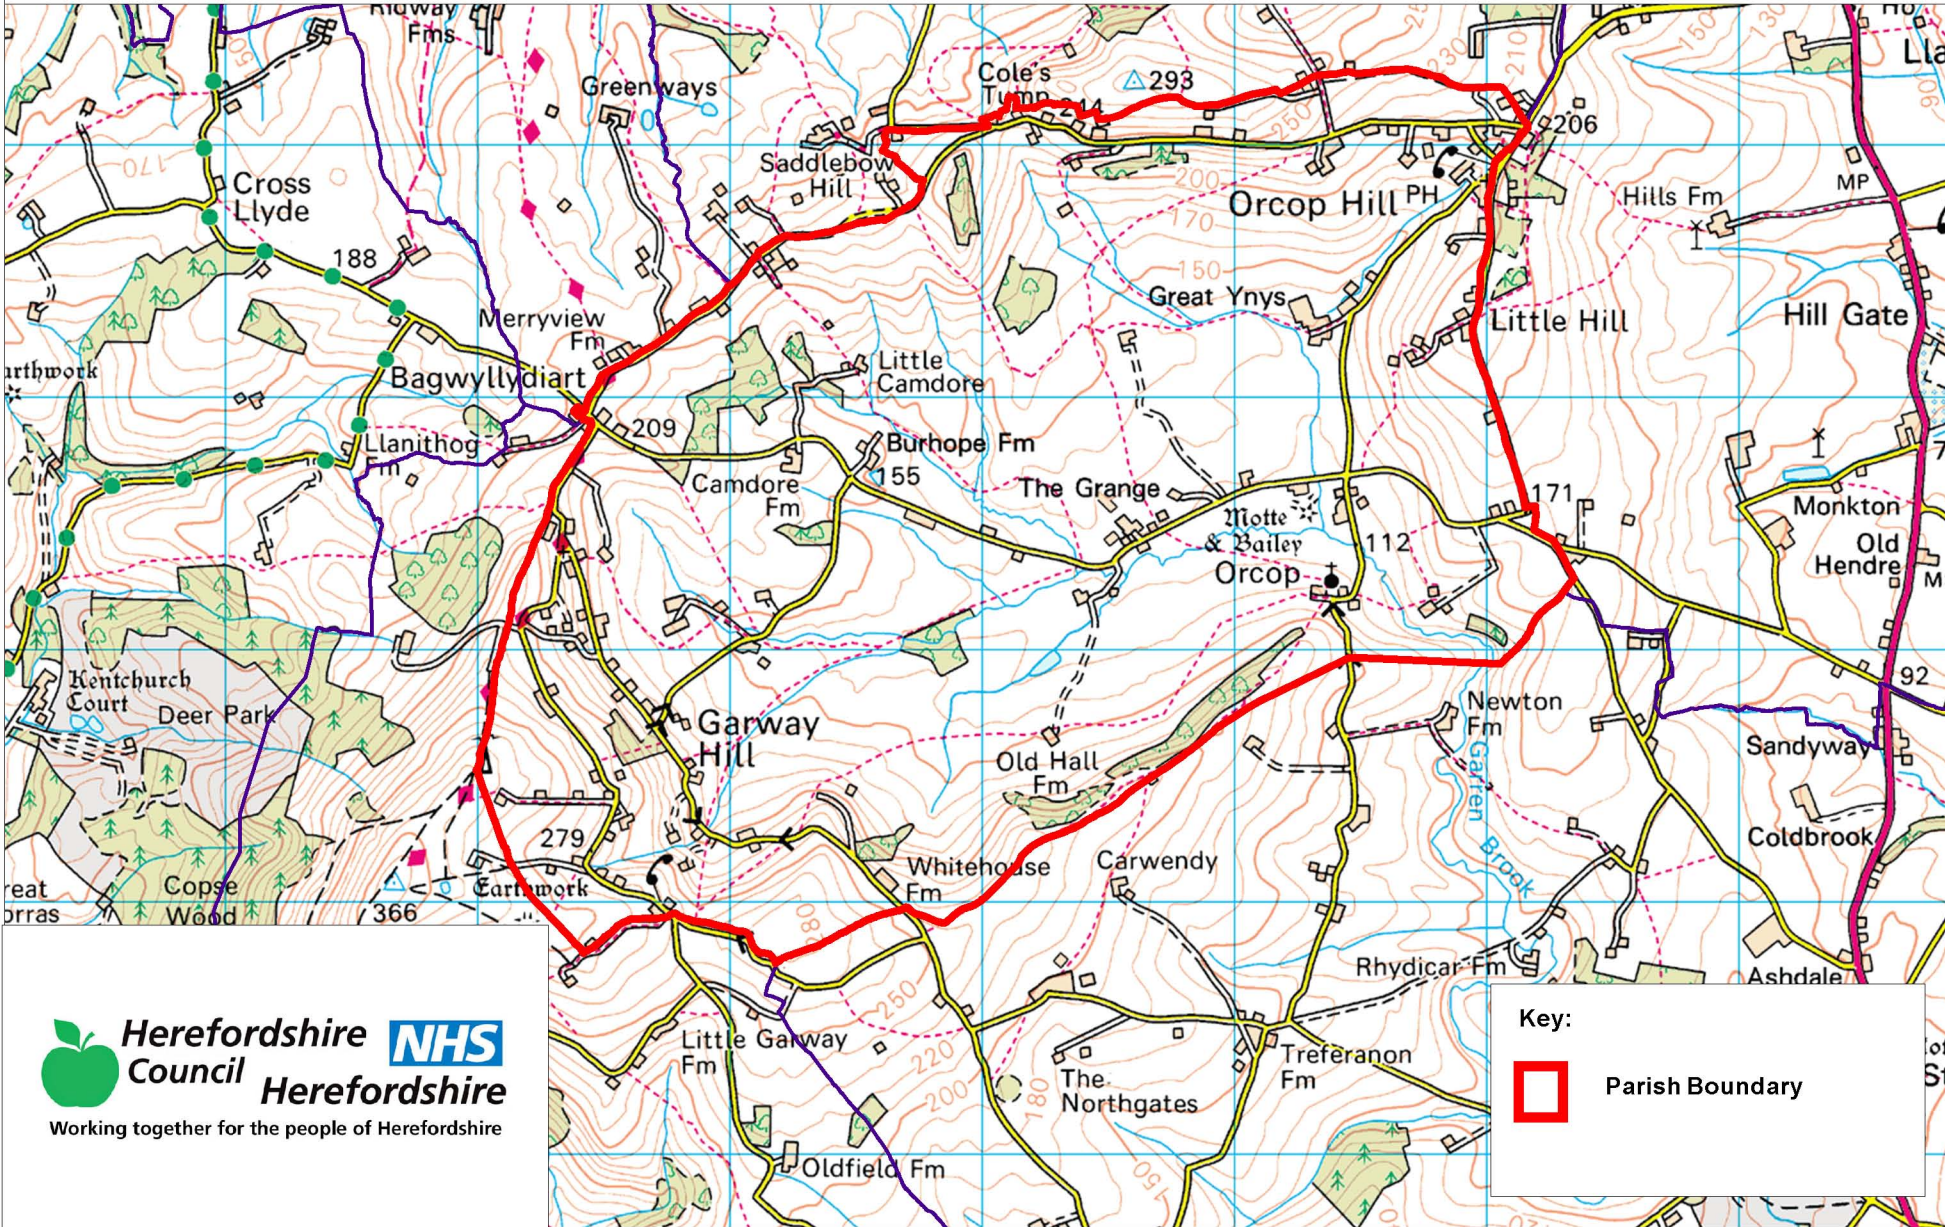

Orcop Parish Area

© Crown copyright and database rights [2013] Ordnance Survey 100024168

Scale: 1:30,000

Key:

-  Parish Boundary